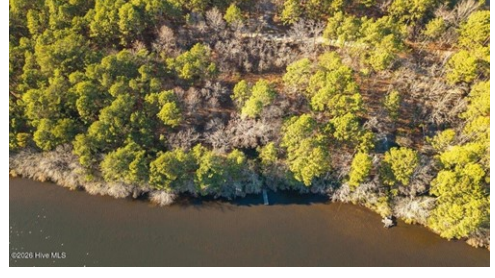

$ 125,000

Santee Rd Lot 27, Carthage, NC 28327

- » MLS #: 100549103
- » Land | Lot: 50,094 ft² (1.15 acres)
- » More Info: SanteeRdLot27.IsForSale.com