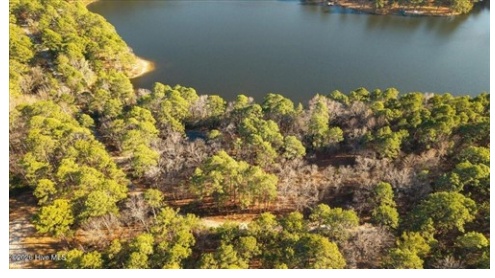

$ 125,000

Santee Rd Lot 27, Carthage, NC 28327

- » MLS #: 100549103
- » Land | Lot: 50,094 ft² (1.15 acres)
- » More Info: SanteeRdLot27.IsForSale.com